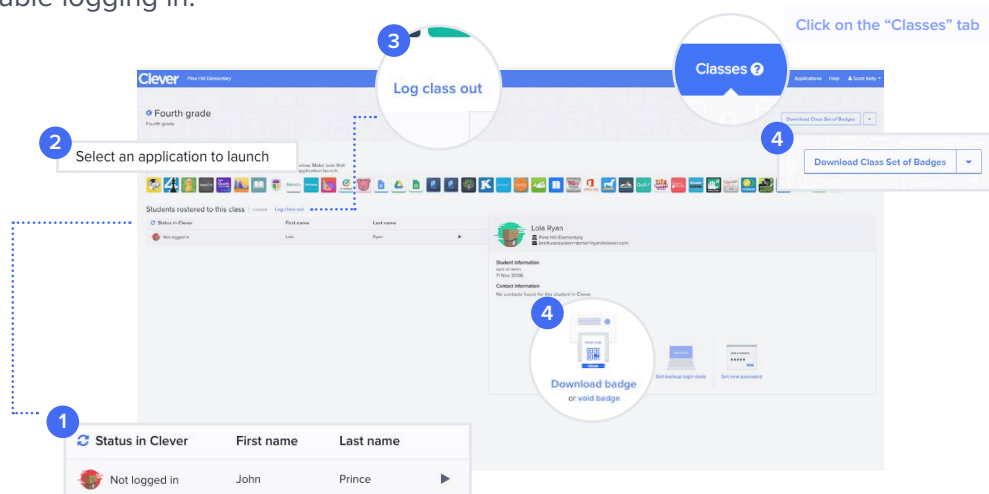

Teacher portal

How teachers can make the most out of Clever

Clever makes it easy for students to access all of their learning software, files, and resources in the classroom.

Clever helps students instantly log in to all of their online resources, and all in one place. We also partner with your district to automatically create and update your students' accounts in their learning applications so you don't have to.

You have a personal Clever Portal set up for you to manage your classes.

Within your teacher portal, you can:

- 1 See which students are logged in to Clever to help identify those who are having trouble logging in.
- 2 Launch an application for all students logged in to Clever.