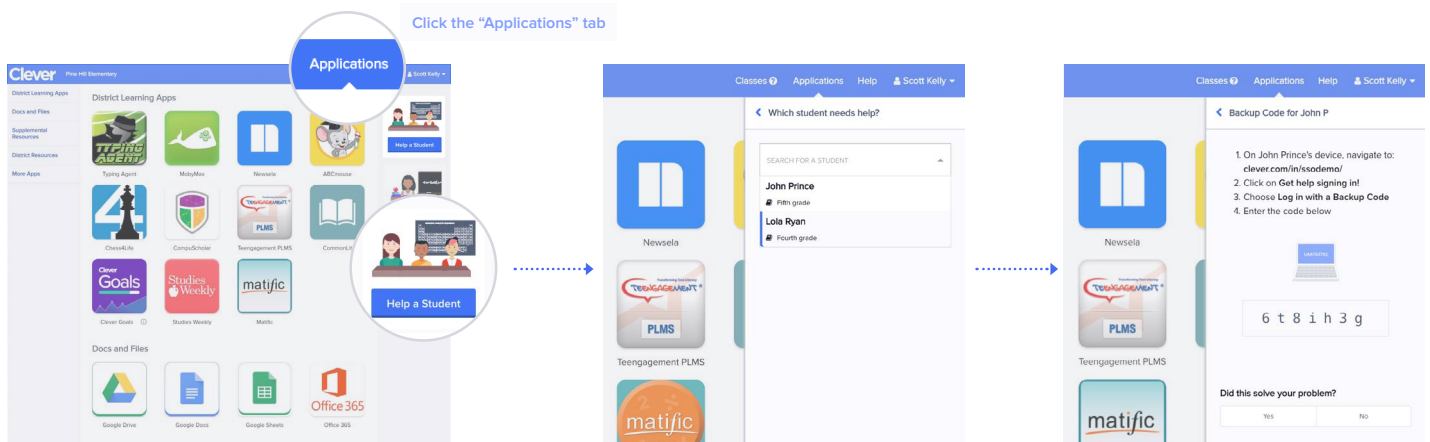

1. 5 Help students quickly log in if they're having trouble—no need to go to the school or district tech admins for support.

New for teachers: Teacher pages

You can create your own unique teacher page with custom links and resources you want your students to use.

[Learn more.](#)

Log in today to get started