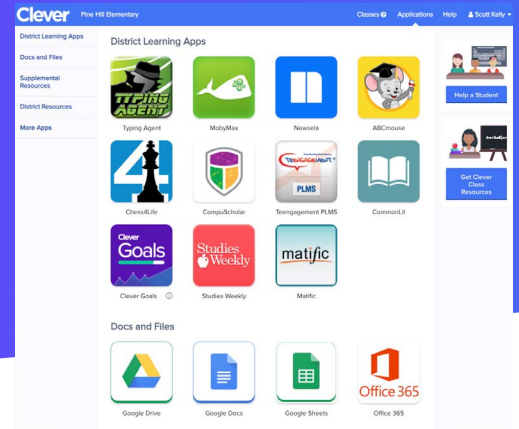

Teacher portal

How teachers can make the most out of Clever

Clever makes it easy for students to access all of their learning software, files, and resources in the classroom.

Clever helps students instantly log in to all of their online resources, and all in one place. We also partner with your district to automatically create and update your students' accounts in their learning applications so you don't have to.

You have a personal Clever Portal set up for you to manage your classes.

Within your teacher portal, you can:

- 1 See which students are logged in to Clever to help identify those who are having trouble logging in.
- 2 Launch an application for all students logged in to Clever.